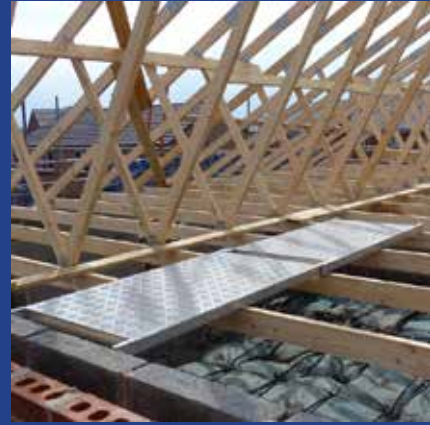

STA System – Safe Truss Access:

S.T.A. System is the industry standard for safely fixing roof truss bracing
Provides SAFE, EASY access to higher levels of the trusses where bracing is fixed
Lightweight and Easy to use
Used on ALL Major Housebuilders sites

Scan Me
For Details